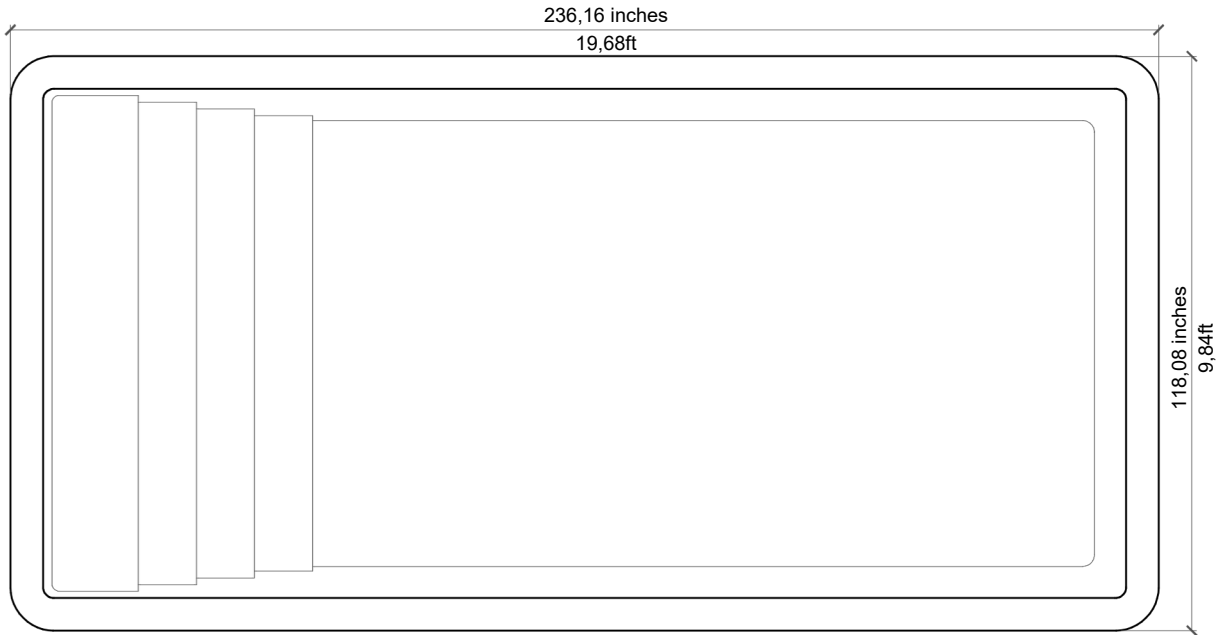

FS600

4900 Gallons

All illustrations have approximate internal and external measurements, expressed in feet.
Approximate volumes, illustrations are not to scale.