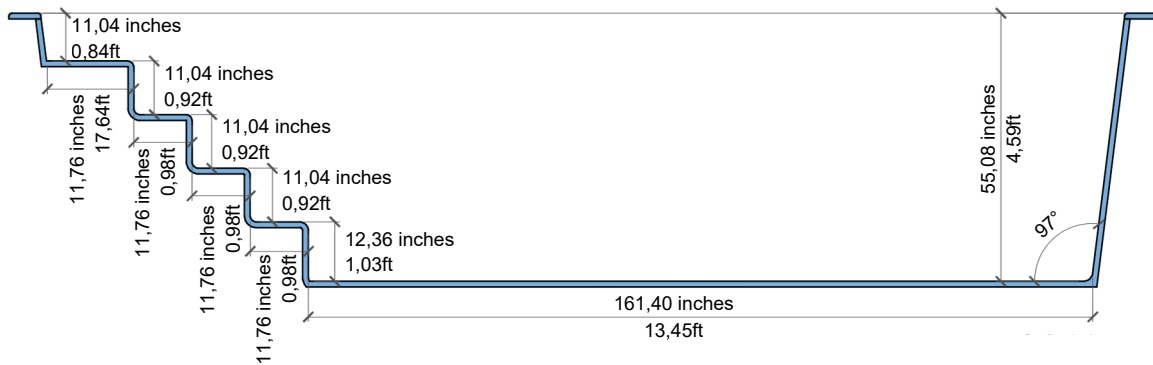

FS600

4900 Gallons

All illustrations have approximate internal and external measurements, expressed in feet.
Approximate volumes, illustrations are not to scale.