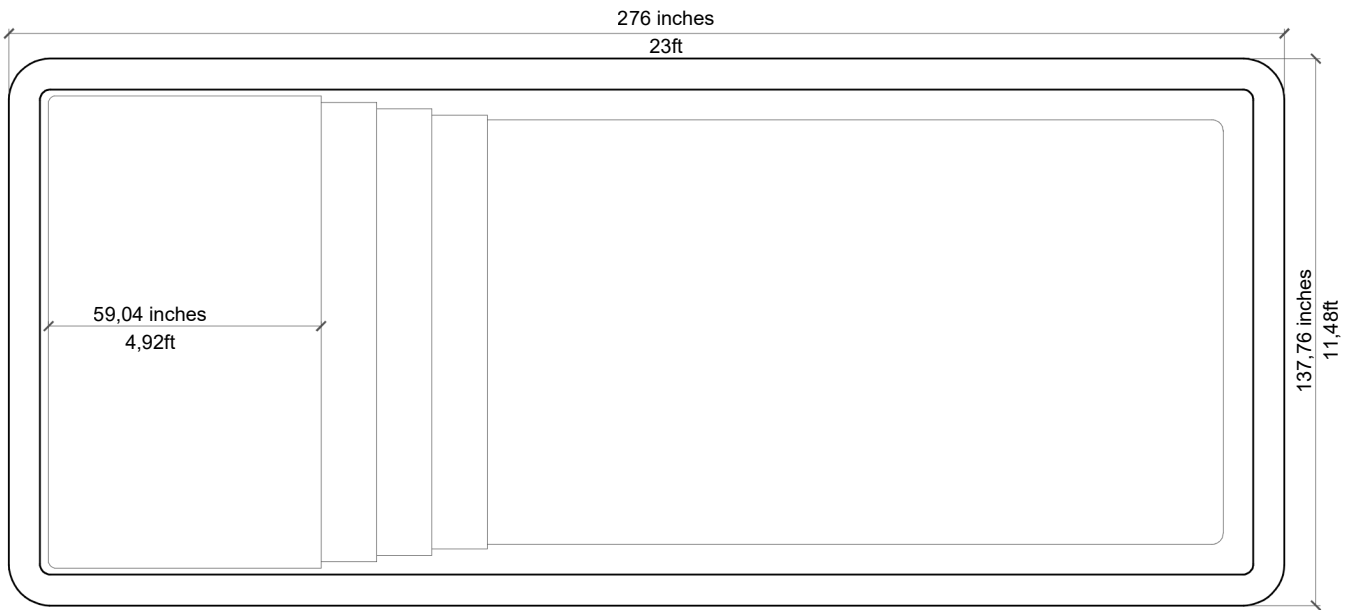

FS700 BEACH

4900Gallons

All illustrations have approximate internal and external measurements, expressed in feet. Approximate volumes, illustrations are not to scale.