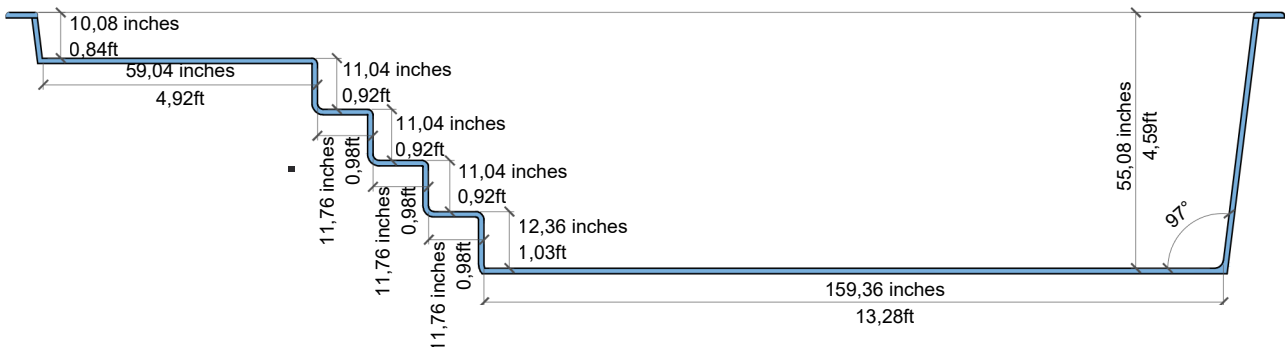

FS700 BEACH

4900Gallons

All illustrations have approximate internal and external measurements, expressed in feet. Approximate volumes, illustrations are not to scale.